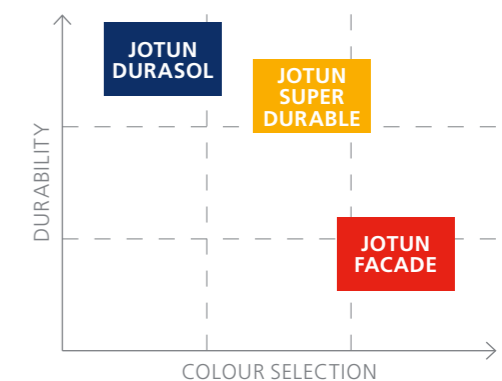

Jotun Facade releases no harmful VOCs. It provides enhanced flow, reduced waste and improved mileage — all of which enable you to coat more and spend less.

SUPERIOR PERFORMANCE

DESCRIPTION	NORM	JOTUN FACADE
Impact resistance	EN ISO 6272/ ASTM D2794	Passes 23 inch-pounds or 2.5 Nm without film cracking.
Cupping test	EN ISO 1520	Passes 5 mm indentation without cracking.
Flexibility	EN ISO 1519	Passes 5 mm cylindrical mandrel bend test without cracking.
Acetic acid salt spray resistance	ISO 9227	Maximum 16 mm² infiltration over a scratch length of 10 cm after 1,000 hours.
Humidity resistance	EN ISO 6270-2	No infiltration exceeding 1 mm on both sides of the scratch after 1,000 hours.
Accelerated weathering	ISO 16474-3	Cycle: 4 hours at 50°C UV and 4 hours at 40°C condensation. No chalking, excellent gloss retention and colour stability after 300 hours testing.
Natural weathering test	ISO 2810 (South Florida, 27 °N)	No chalking, excellent gloss retention and colour stability after 12 months exposure (angle of 5° to South).
Flame spread index	ASTM E84	Class 1 or A
Smoke development index	ASTM E84	Class 1 or A

ALSO FROM JOTUN

JOTUN DURASOL

An ultra-premium coating with the highest possible weathering resistance.

JOTUN SUPER DURABLE

Strong weather protection with a wide range of aesthetic choices.